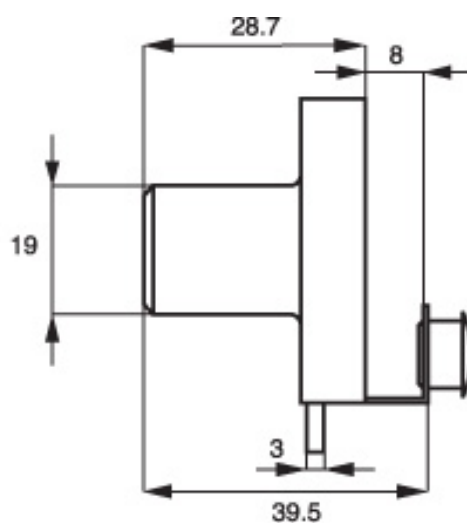

PRODUCT SHEET

Description:

Glass Door Lock 918,Alu Finish,KA D20,CK SISO,F/Single Doors

Item number:

14.09.217-8

Units	Box	Carton	HS Code	Barcode
Pcs.	12	120	8301300000	
				5704866454094

SISO A/S

Mileparken 11
DK-2740 Skovlunde
Denmark
VAT: DK 24786013