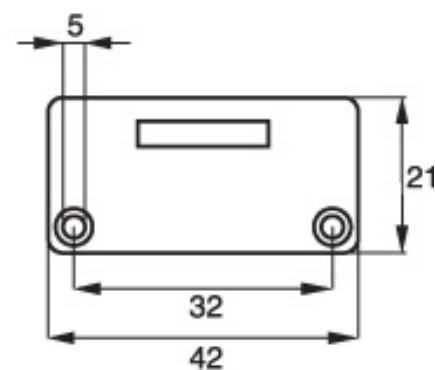

PRODUCT SHEET

Description:

Glass Door Lock 918,Alu Finish,KA D20,CK SISO,F/Single Doors

Item number:

14.09.217-8

Units	Box	Carton	HS Code	Barcode
Pcs.	12	120	8301300000	
				5704866454094

SISO A/S

Mileparken 11
DK-2740 Skovlunde
Denmark
VAT: DK 24786013