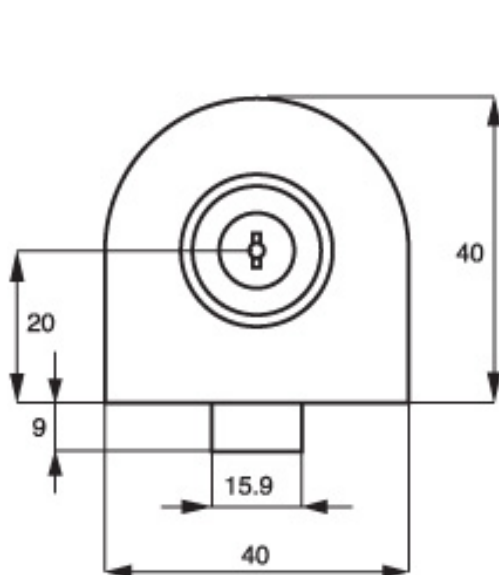

PRODUCT SHEET

Description:

Glass Door Lock 918,Alu Finish,KA D20,CK SISO,F/Single Doors

Item number:

14.09.217-8

Units	Box	Carton	HS Code	Barcode
Pcs.	12	120	8301300000	
				5704866454094

SISO A/S

Mileparken 11
DK-2740 Skovlunde
Denmark
VAT: DK 24786013